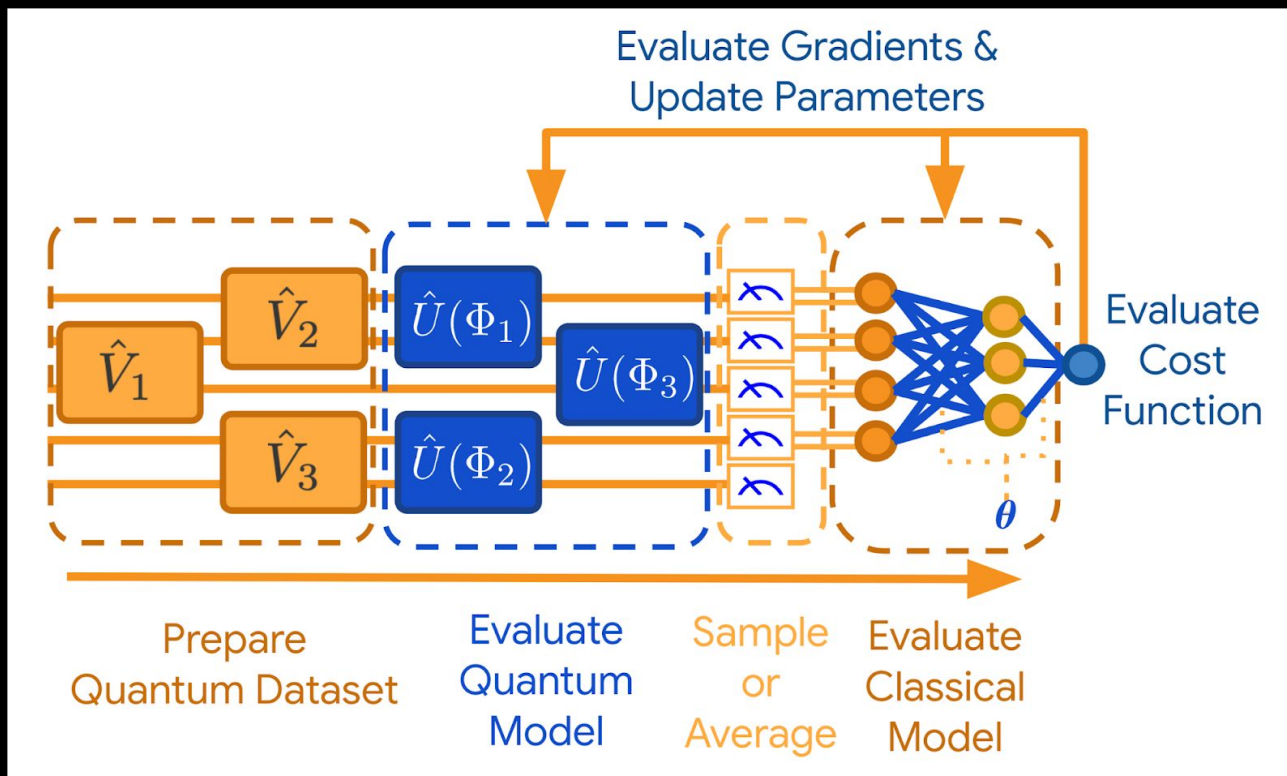

VARIATIONAL QUANTUM CLASSIFIER ON HEART ATTACK DATASET

Mentee: Rodney Osodo
Mentor: Amira Abbas

EXPLANATION

BENCHMARKS

1. FEATURE MAPS

BENCHMARKS

1. FEATURE MAPS

2. F DEPTH

BENCHMARKS

1. FEATURE MAPS

2. F DEPTH

3. V DEPTH

BENCHMARKS

1. FEATURE MAPS
2. F DEPTH
3. V DEPTH
4. OPTIMIZERS

WHAT NEXT

1. Why some models are better